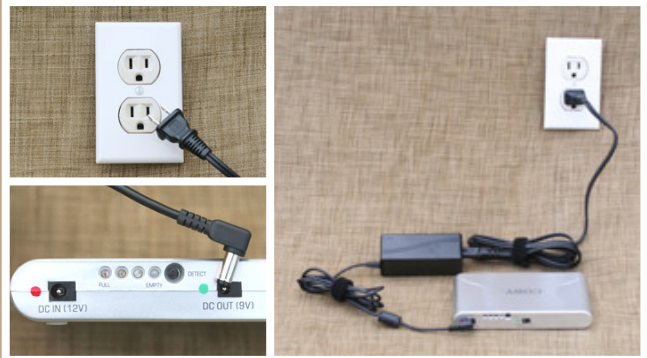

RAN₁₀

OPERATING INSTRUCTIONS

Renew
Reaching The Remote

CHARGING THE BATTERY...

...using the sun

Face solar panel towards sun 1 full day

...using AC power

Plug into wall overnight

RUNNING THE PLAYER...

...from the battery

...from AC power

PLAYING A MOVIE

Return button selects the raised icon

RAN₁₀ PARTS LIST

- 1 10" RAN Screen
- 2 Carrying Case
- 3 Solar Panel
- 4 Rechargeable Battery
- 5 Remote Control
- 6 AC Power Cord
- 7 Battery to RAN Cord