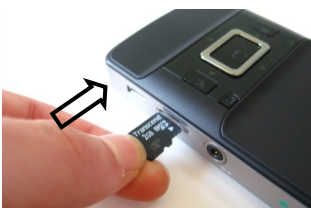

Setting Up

Connect components as shown and twist to open the speaker

Playing a Video

Power ON Speaker*

Power ON Projector

Focus the Image

Insert SD Card

Select SD Icon