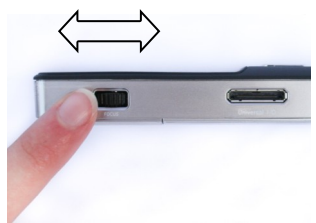

Setting Up

Connect components as shown and twist to open the speaker

Playing a Video

Power ON Speaker*

Power ON Projector

Focus the Image

Insert SD Card

Select SD Icon