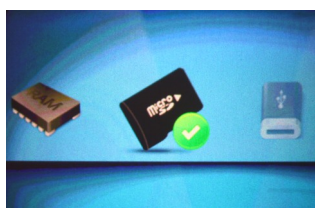

Setting Up

Connect components as shown and twist to open the speaker

Playing a Video

Power ON Speaker*

Power ON Projector

Focus the Image

Insert SD Card

Select SD Icon

Select Movie

* Turn speaker OFF after use to preserve battery charge